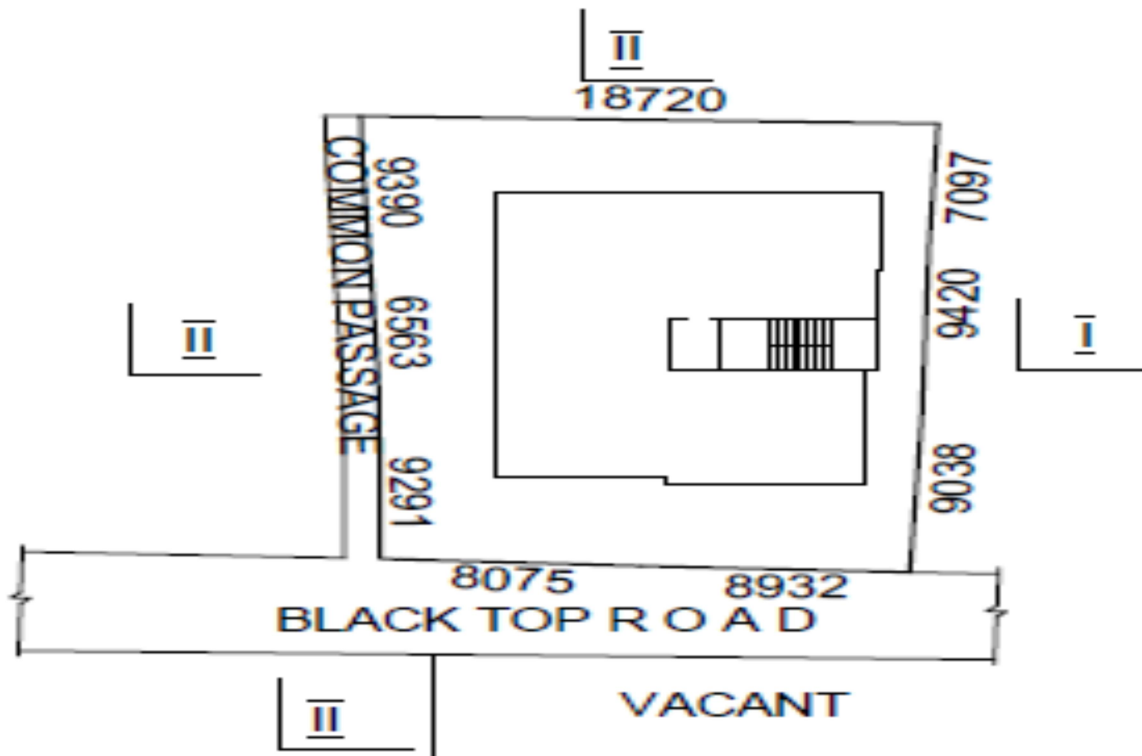

Dey Construction

Ph 9830994309
9874815924
Office 033 40552351

E-44&45 Kalachand Para, Kamdhari, Garia, Kol -84
E-mail: deyconstruction10@gmail.com

LOCATION MAP WITH LATITUDE & LONGITUDE **SREERAM ENCLAVE - II**
at, G-26, Premises No. 29, Banerjee Para, Kamdhari, PO – Garia, PS –
Bansdrani, Kolkata – 700084, under Wrad No. 111 of Borough – XI of KMC,
WB, India:

Latitude: 22.46504

Longitude: 88.37153

SITE PLAN
SCALE - 1:600

DEY CONSTRUCTION

[Handwritten Signature]
Proprietor.